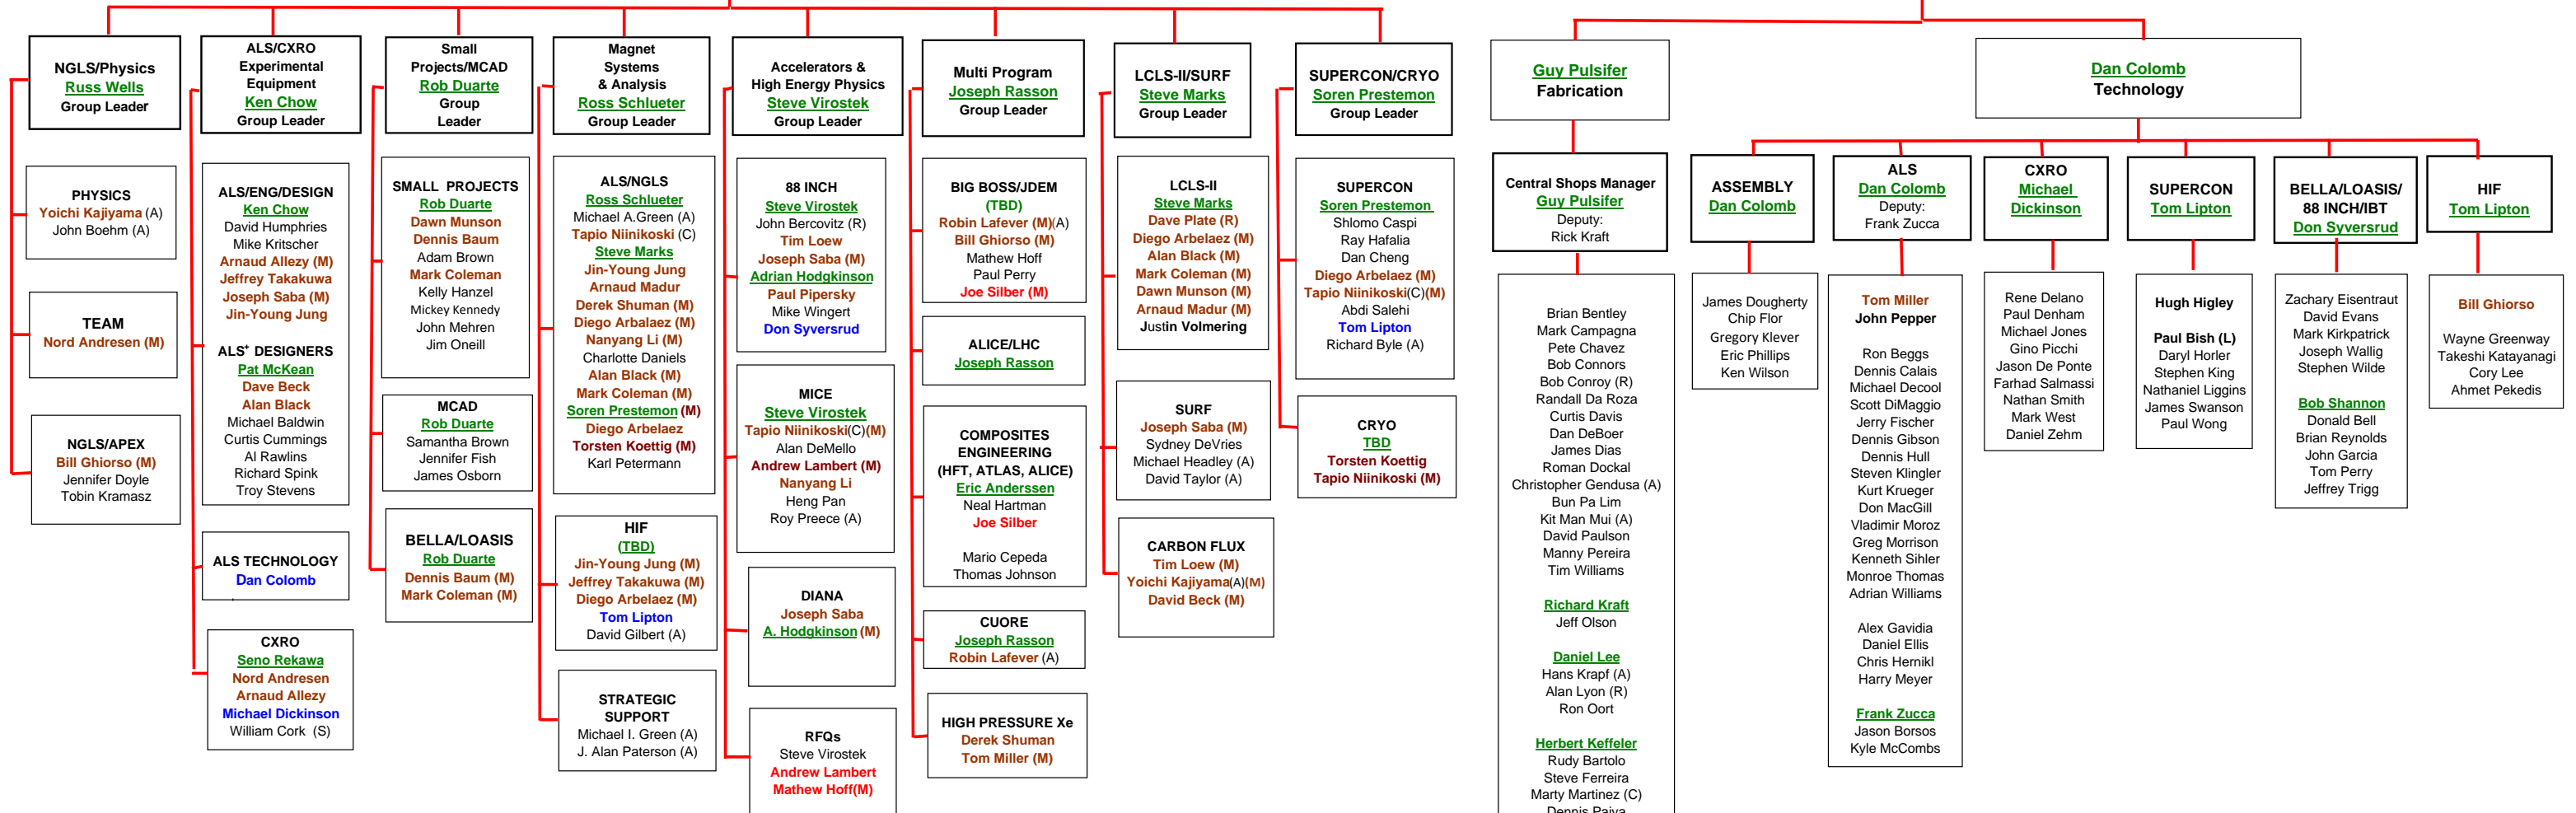

MECHANICAL ENGINEERING
 Ross Schlueter, Deputy Director, Department Head
 Russ Wells, Deputy Department Head
 Sreela Sen, Administrative Support

DESIGN & ENGINEERING
 Ross Schlueter

FABRICATION & TECHNOLOGY
 Russ Wells

KEY

BLUE Indicates Programmatic Assignment and Position in Line Supervision
 UNDERLINED GREEN Indicates Supervisor

(L) Indicates tech lead
 (M) Indicates Secondary assignment matrixed within ME Dept - primary assignment and line supervision is elsewhere
 (C) Indicates Contract
 (A) Indicates Affiliate
 (R) Indicates Retiree
 (S) Indicates Student Assistant